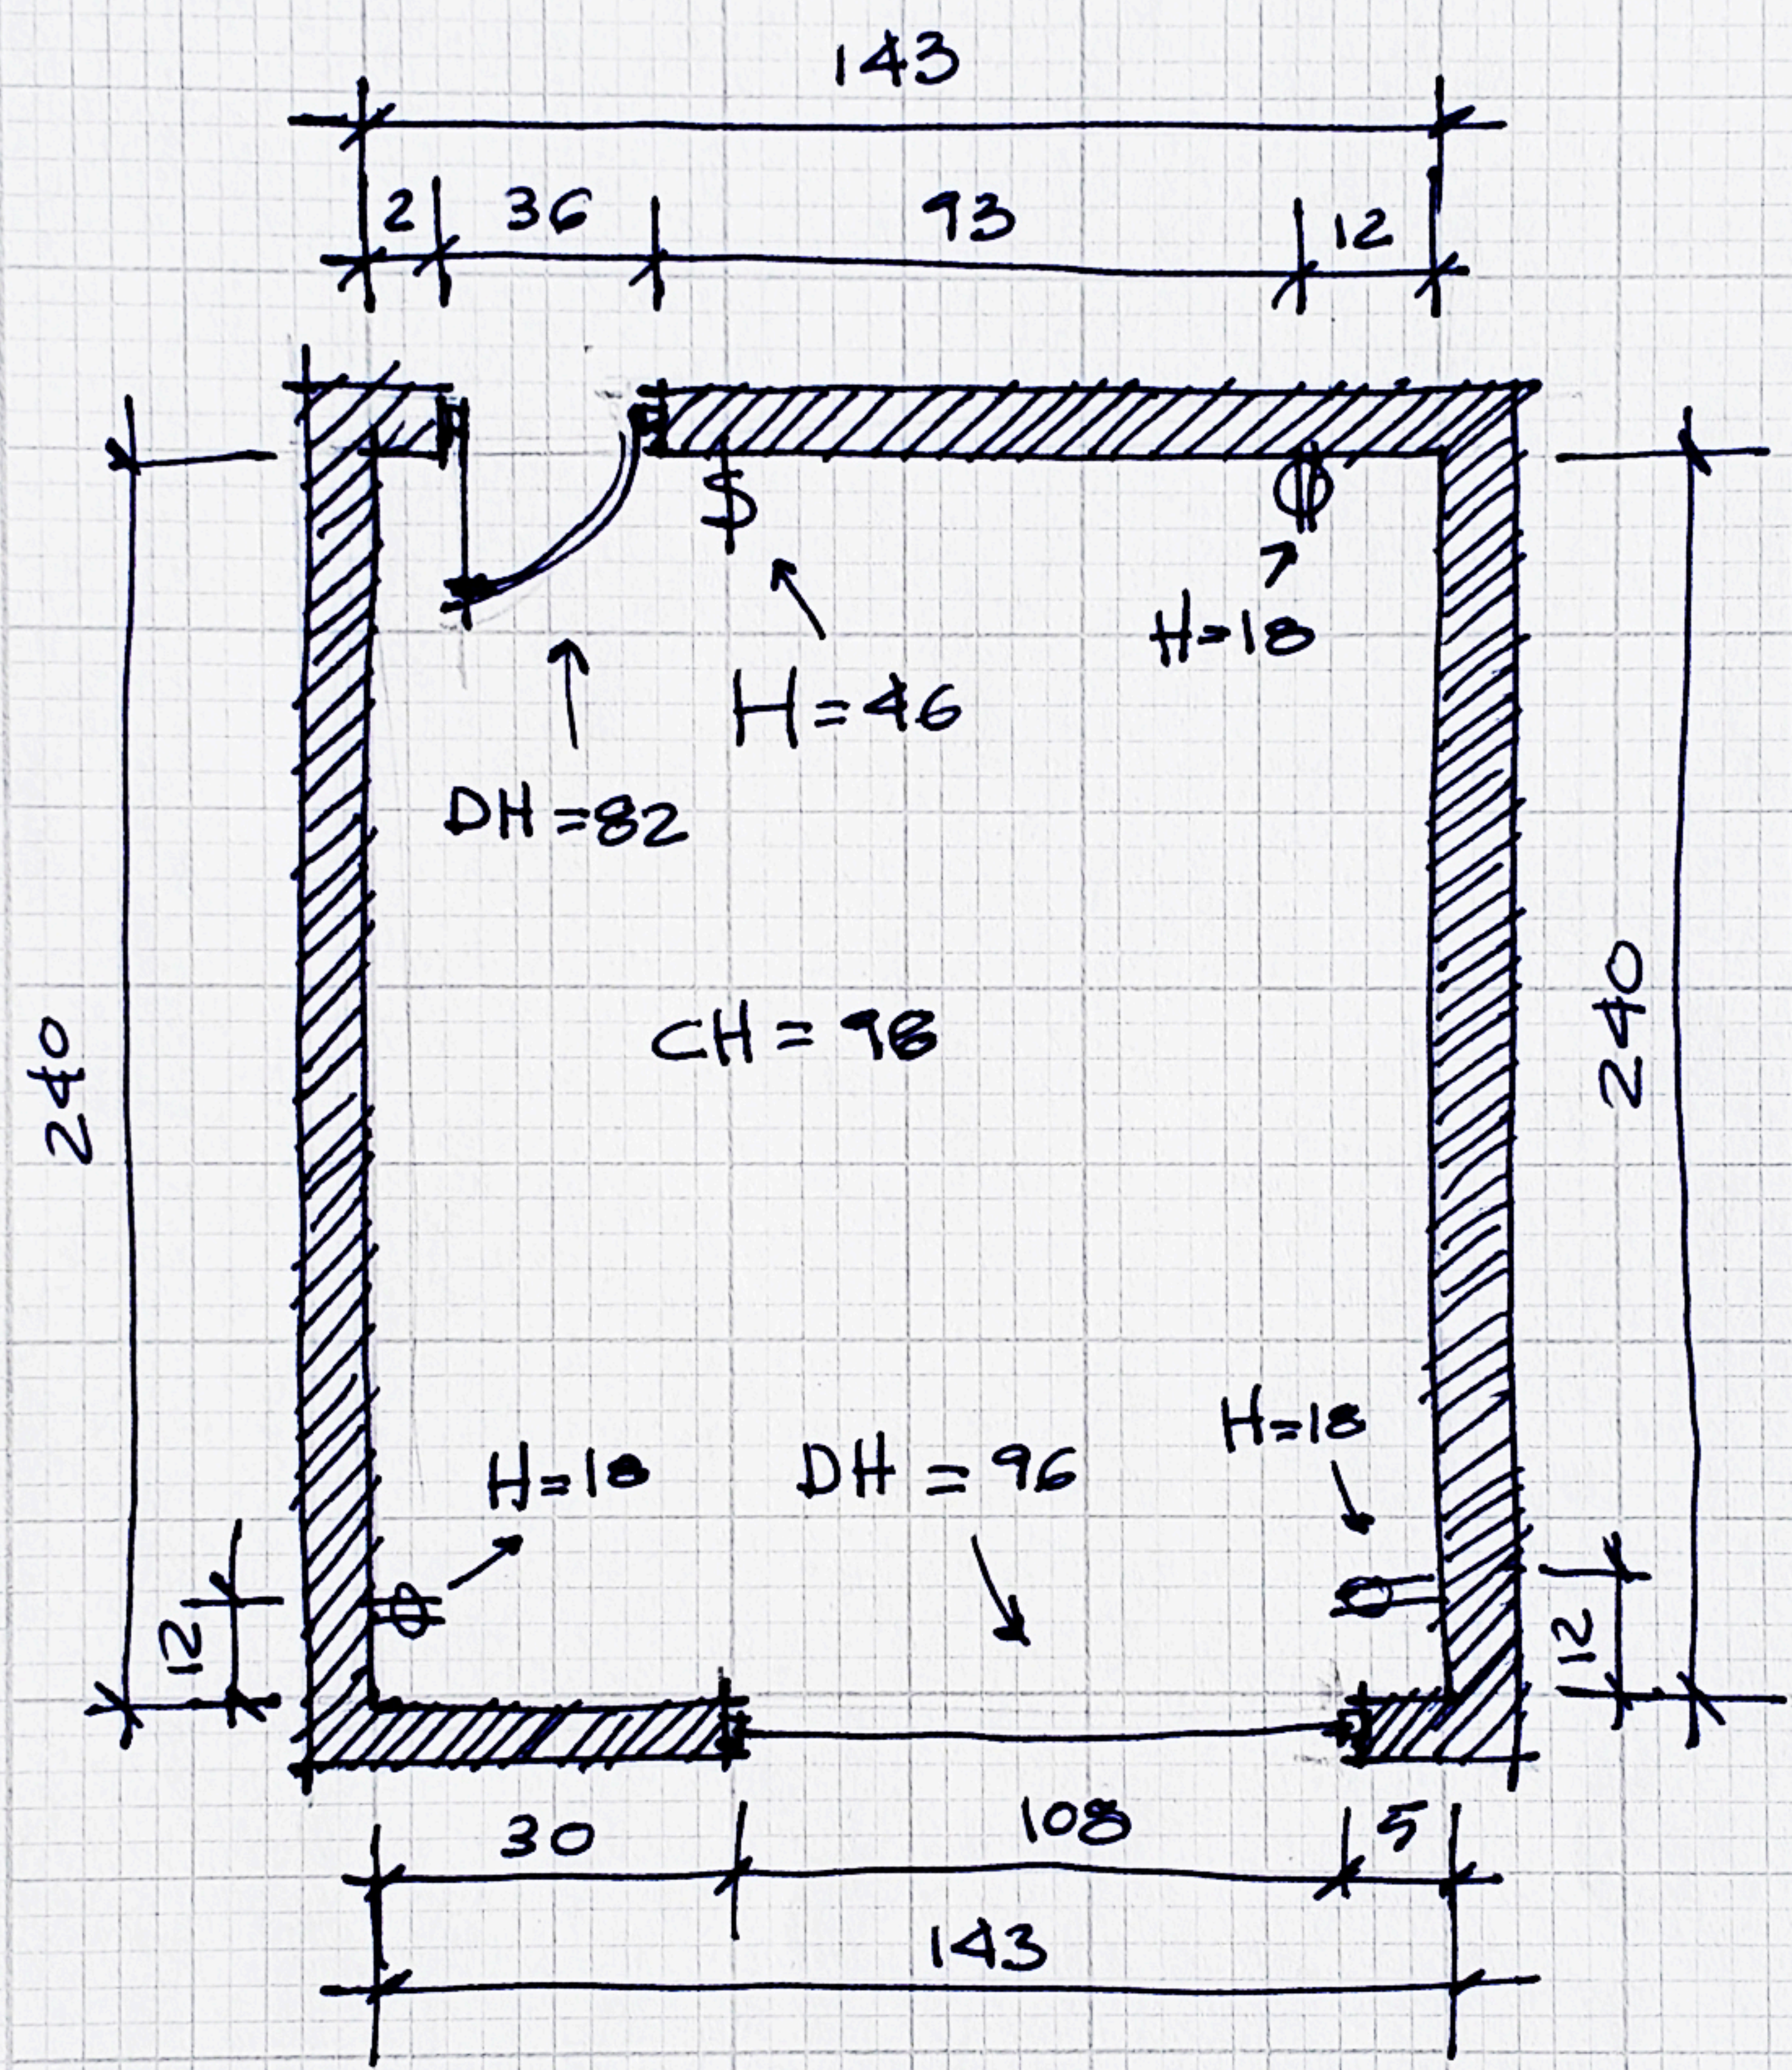

-  Floor plan
-  Wall
-  Door (measurement including frame)
-  Windows (measurement including frame)
-  Radiator (measurement including pipes)
-  Internal pipe
-  Water & Drain (Sink)
-  WH: Window Height (measurement including frame)
-  DH: Door Height (measurement including frame)
-  Range Electric/ Gas Supply
-  Light Toggle
-  Water Heater
-  Stop Tap
-  Gas/Electric/ Water Meter
-  Wall View