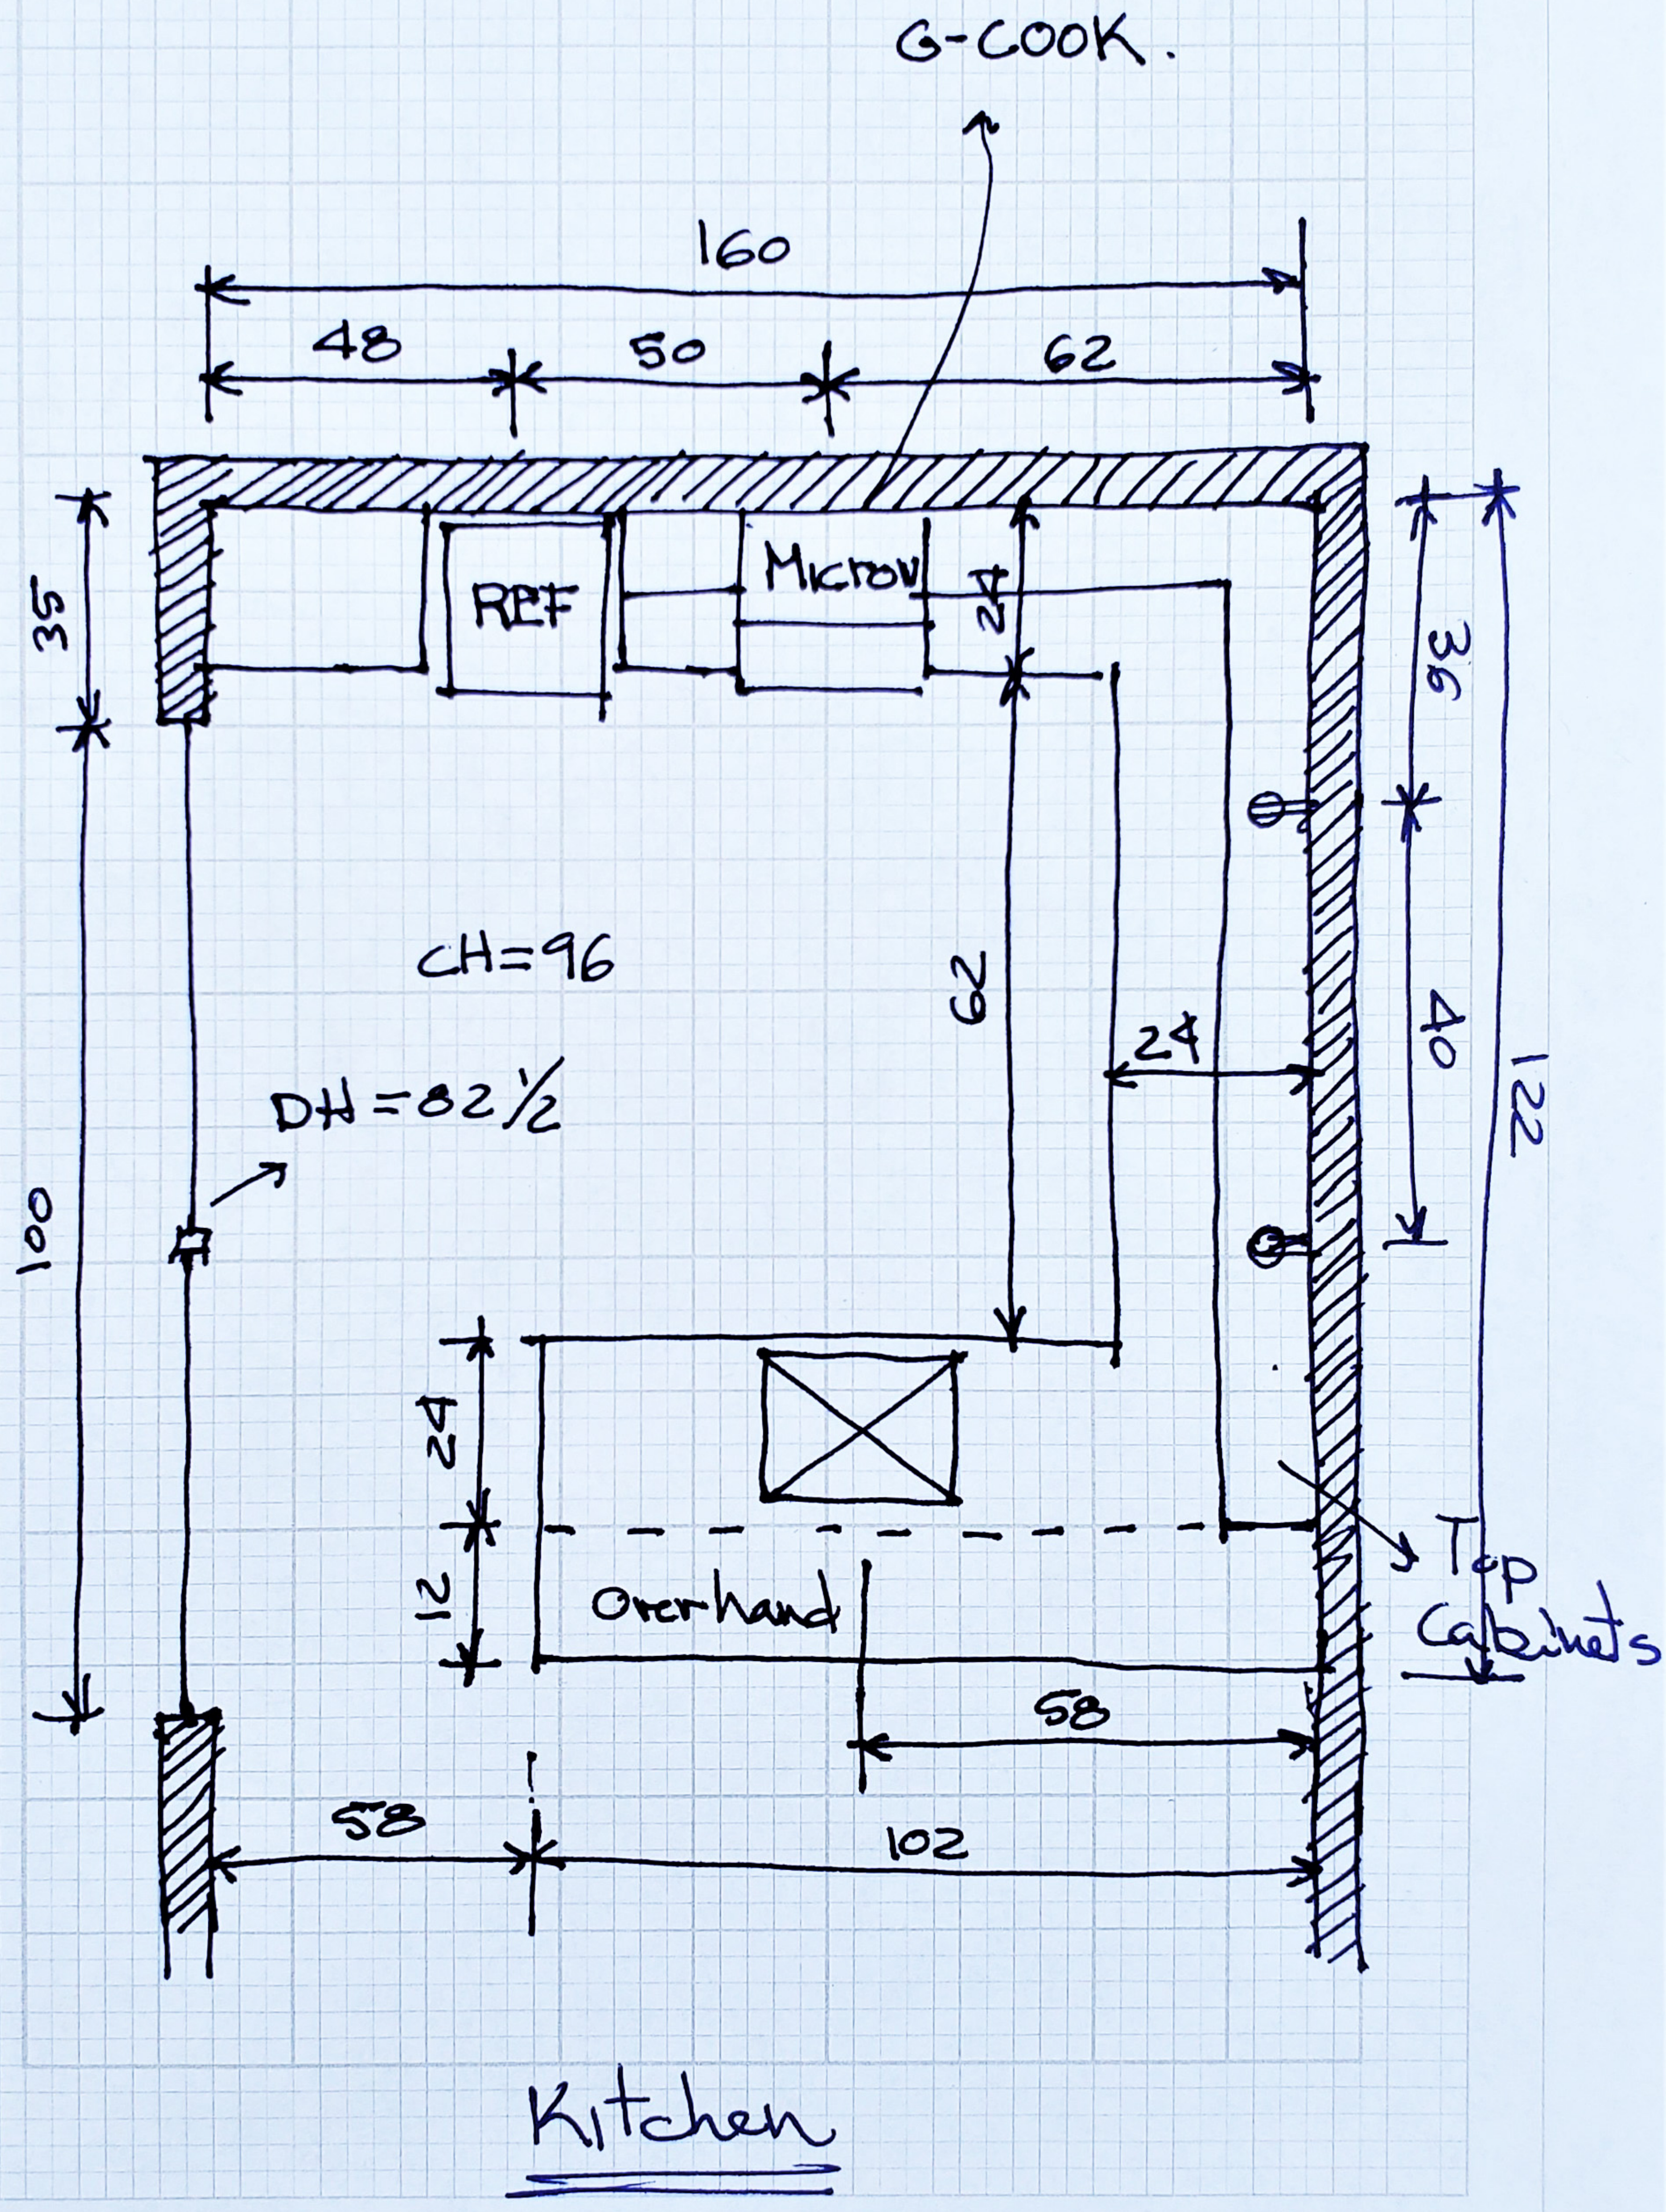

- 1 Wall View
- WDH: Window Height (measurement including frame)
- WH: Wall Height
- Water & Drain (Sink)
- Internal pipe
- Radiator (measurement including pipes)
- Windows (measurement including frame)
- Door (measurement including frame)
- Wall
- Floor plan
- Others
- GM Gas/Electric/Water Meter
- EM
- WM
- HT Water Heater
- Light Toggle
- Range Electric/Gas Supply
- E-COOK
- G-COOK
- GI-COOK
- ST Stop Tap
- Water Heater
- Light Toggle
- Outlet
- CH: Ceiling Height
- WSH: Window Sill Height
- DH: Door Height (measurement including frame)

Kitchen