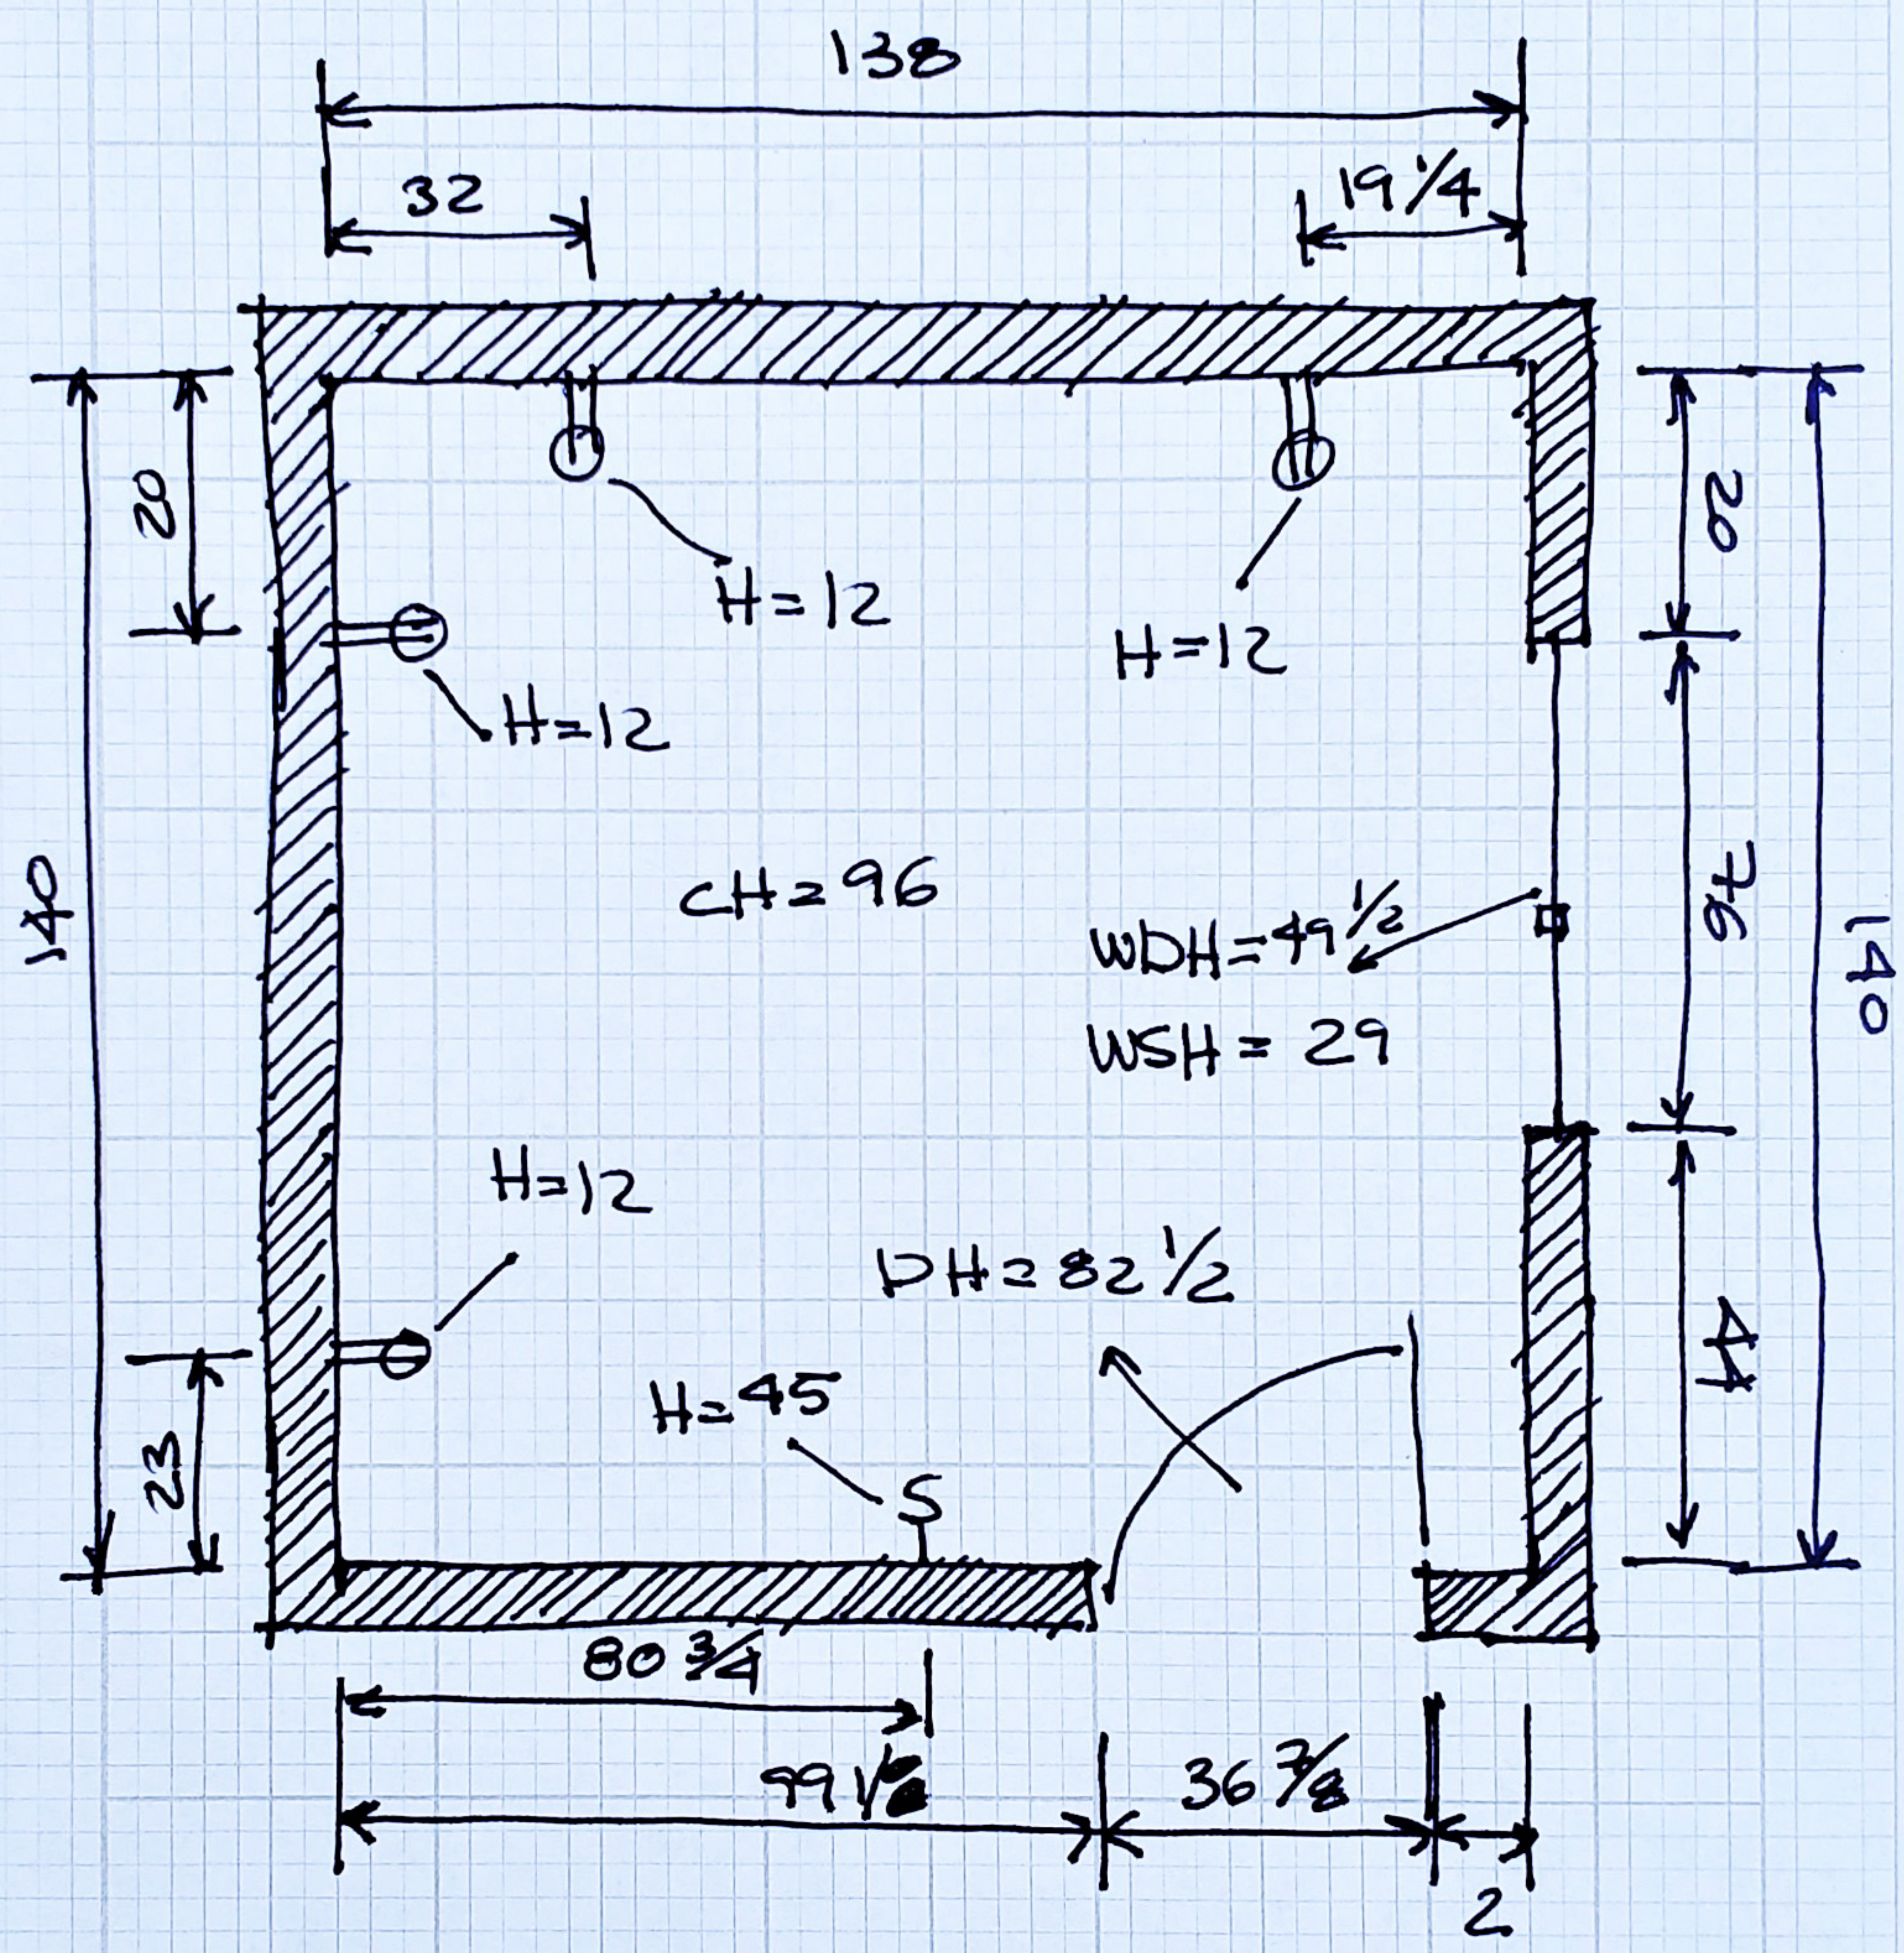

- MeasureNook
- Floor plan
- Wall
- Door
- Windows
- Radiator
- Internal pipe
- Water & Drain (Sink)
- WH: Wall Height
- WDH: Window Height (measurement including frame)
- 1 Wall View
- Others
- Range Electric/ Gas Supply
- Light Toggle
- Water Heater
- Stop Tap
- Gas/Electric/ Water Meter
- DH: Door Height (measurement including frame)
- WSH: Window Sill Height
- CH: Ceiling Height

Headboard Wall