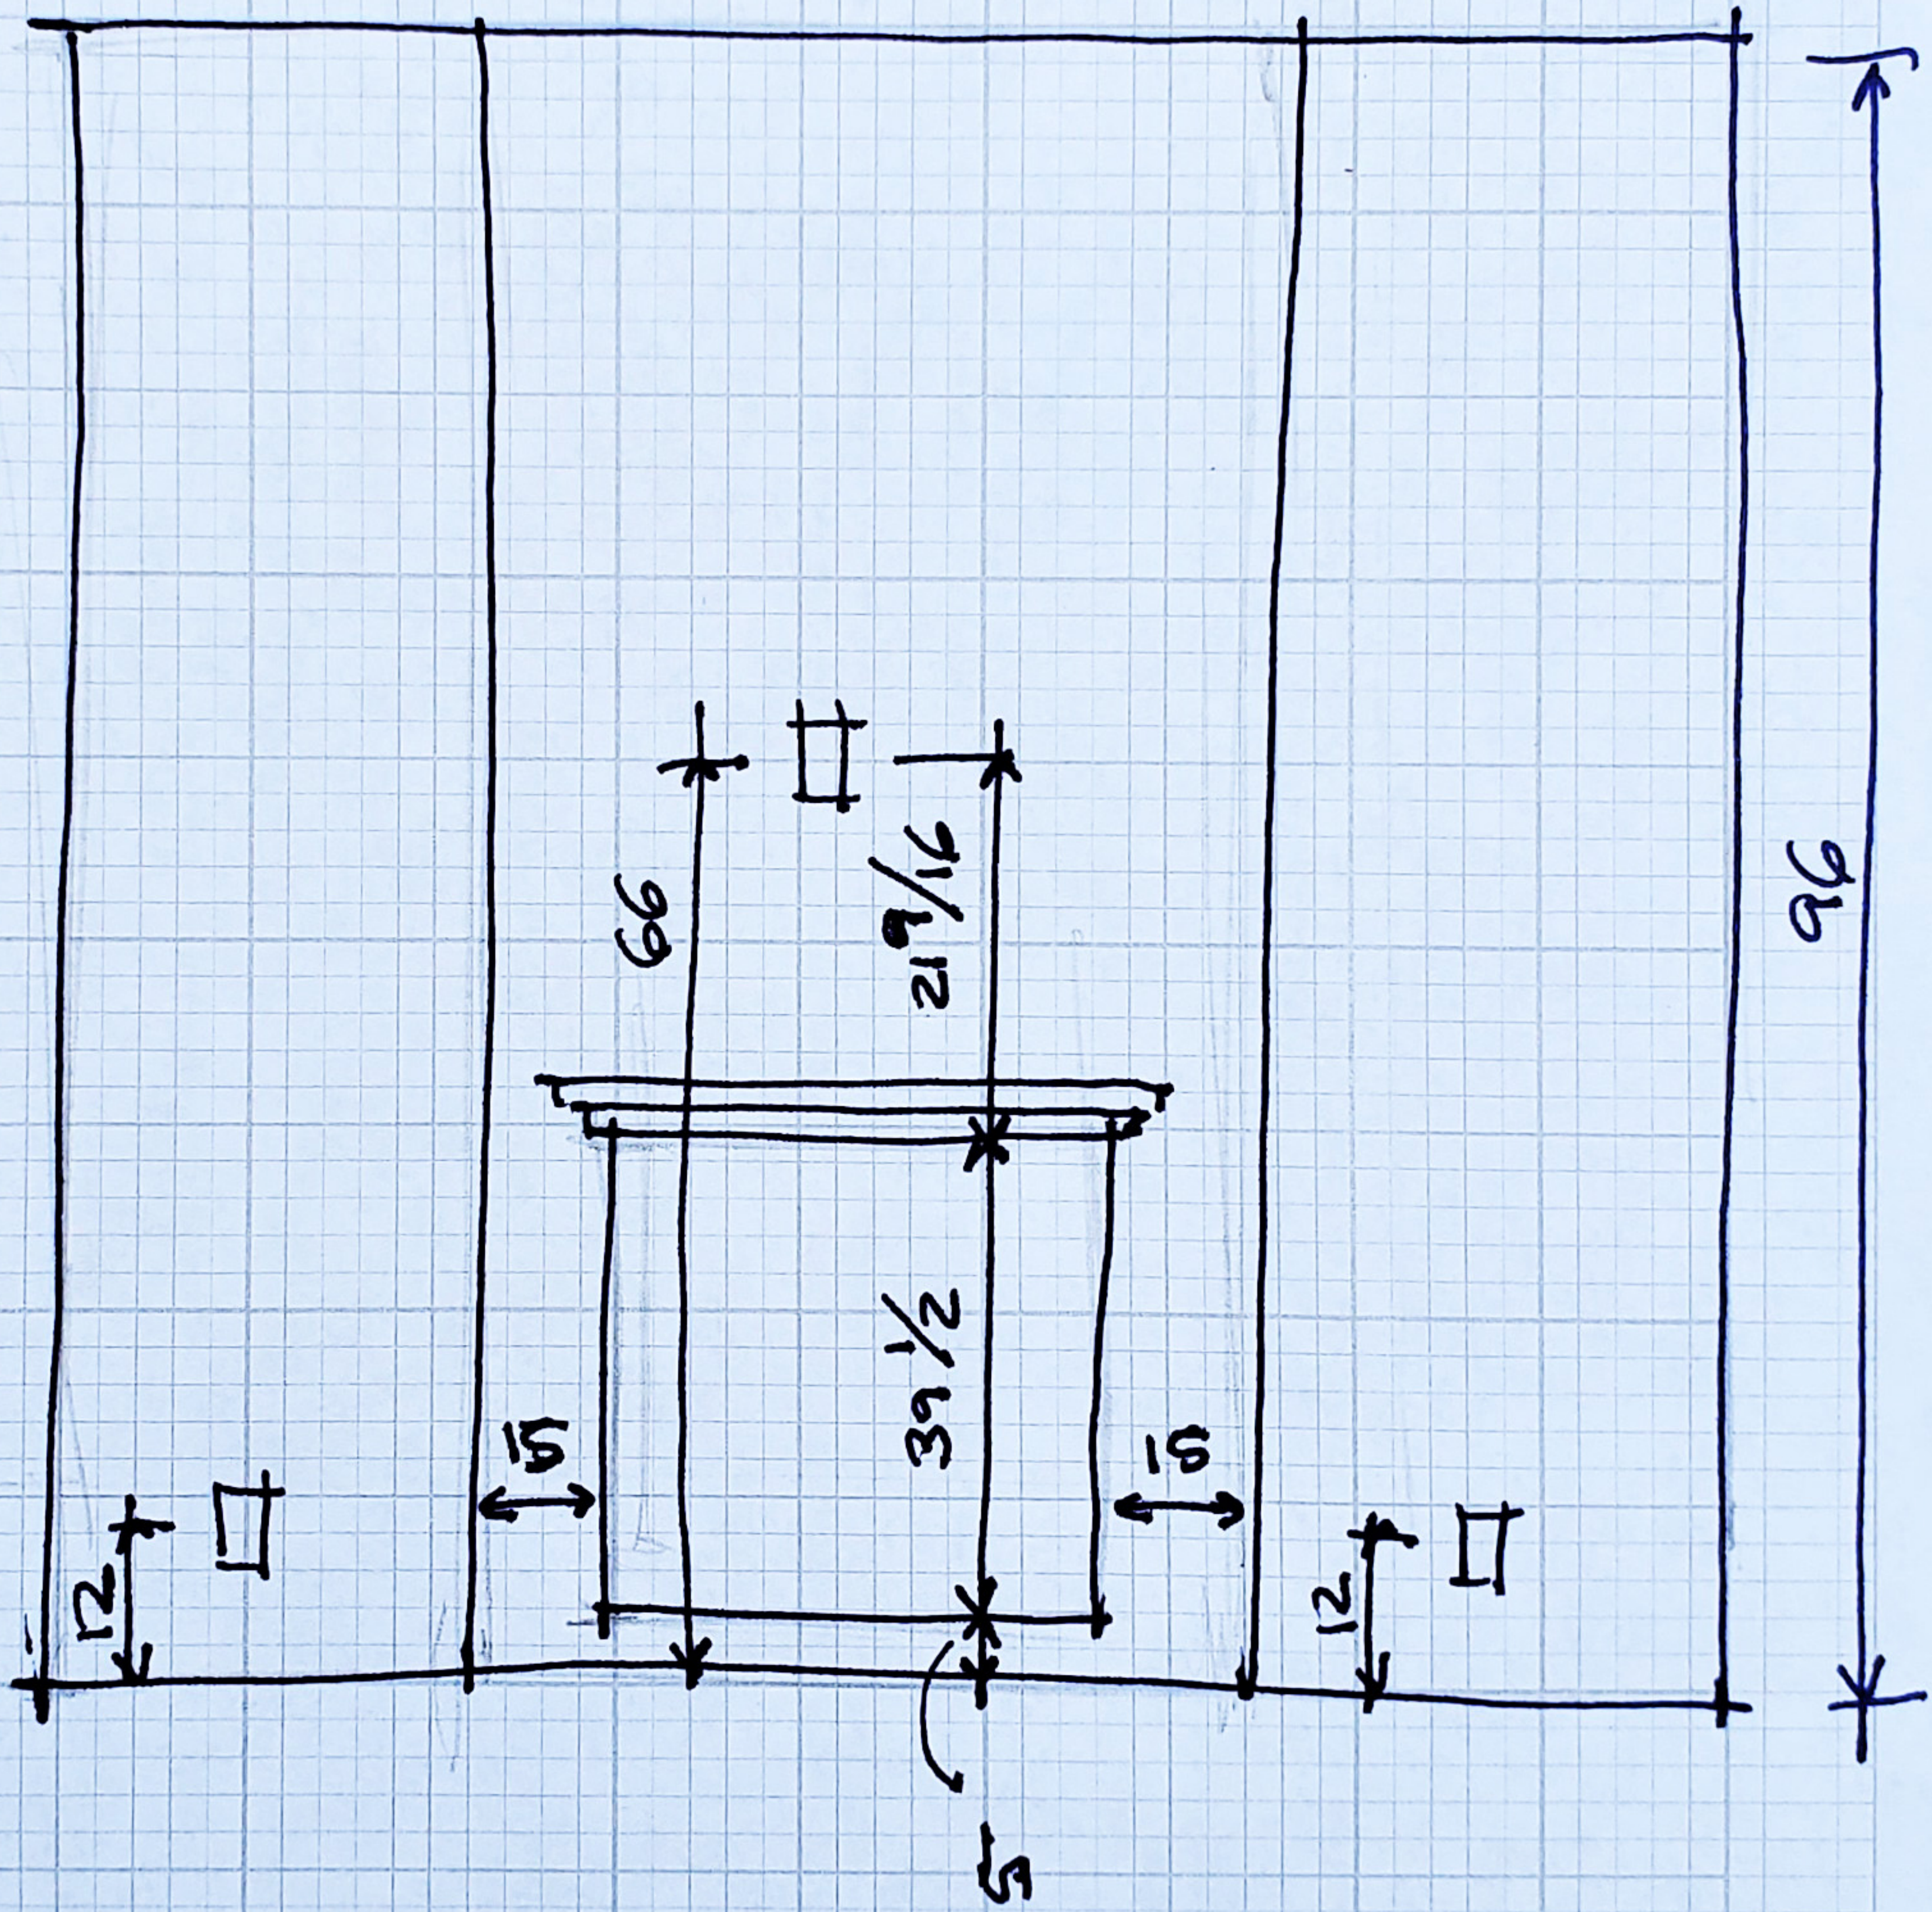

FirePlace

-  Floor plan
-  Wall
-  Door (measurement including frame)
-  Windows (measurement including frame)
-  Radiator (measurement including pipes)
-  Internal pipe
-  Water & Drain (Sink)
-  Window Height (measurement including frame)
-  Wall View
-  Others
-  Range Electric/ Gas Supply
-  Outlet
-  Light Toggle
-  Water Heater
-  Stop Tap
-  Gas/Electric/Water Meter
-  Door Height (measurement including frame)
-  Window Sill Height
-  Ceiling Height

Fireplace  
View 1